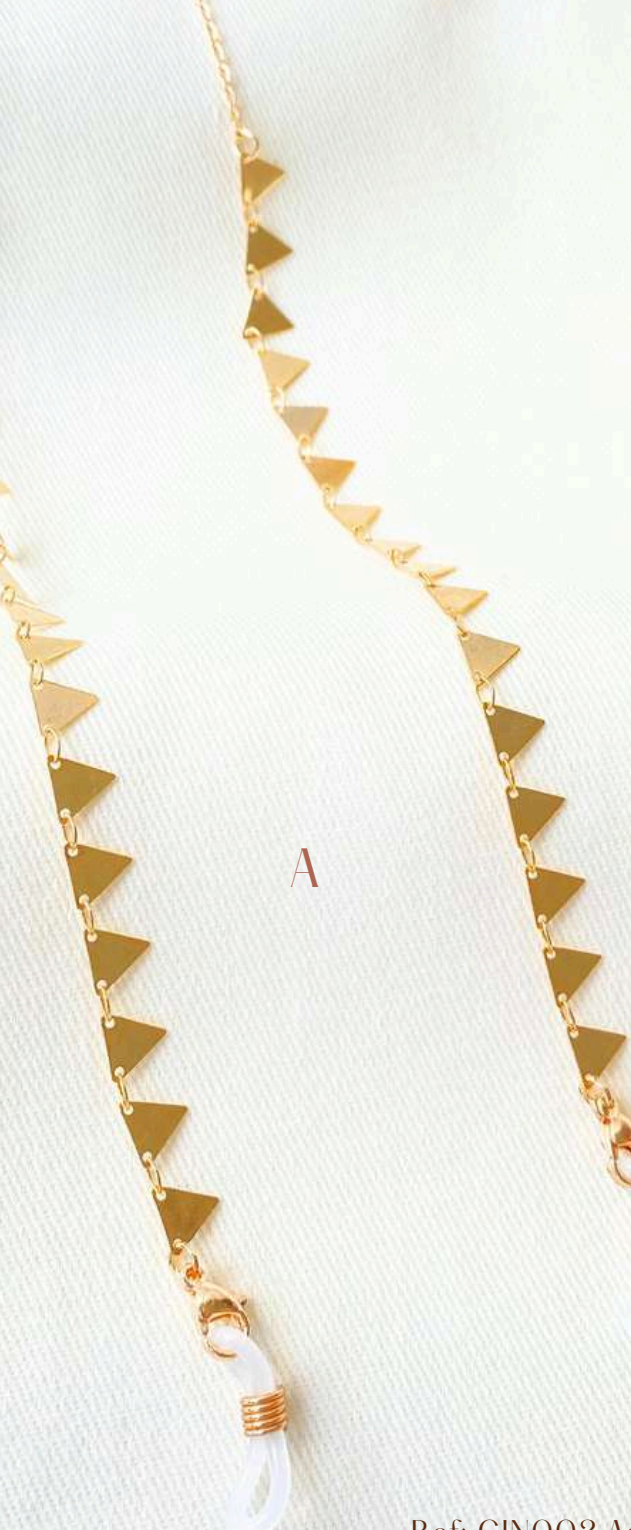

A

B

C

D

Ref: CIN002 Acero

Cinta
Tanzania

$19.000

377