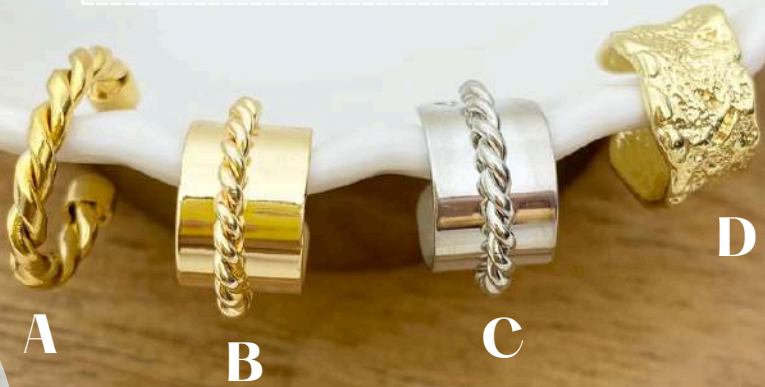

\$15.000

A

B

Ref: EAR070 Rodio

Earcuff  
Nadia

\$10.000

Ref: EAR046 Rodio

Earcuff  
Snake

\$7.000

253

Ref: EAR051 Covergold

Earcuff : \$6.000  
Hoshi :

Ref: EAR049 Covergold

Earcuff : \$6.000  
Ocaso :

A

B

C

D

Ref: EAR050 Covergold

Earcuff :  
Brisa : \$6.000

Ref: EAR047 Covergold

Earcuff :  
Morelia : \$6.000

A

AGOTADO